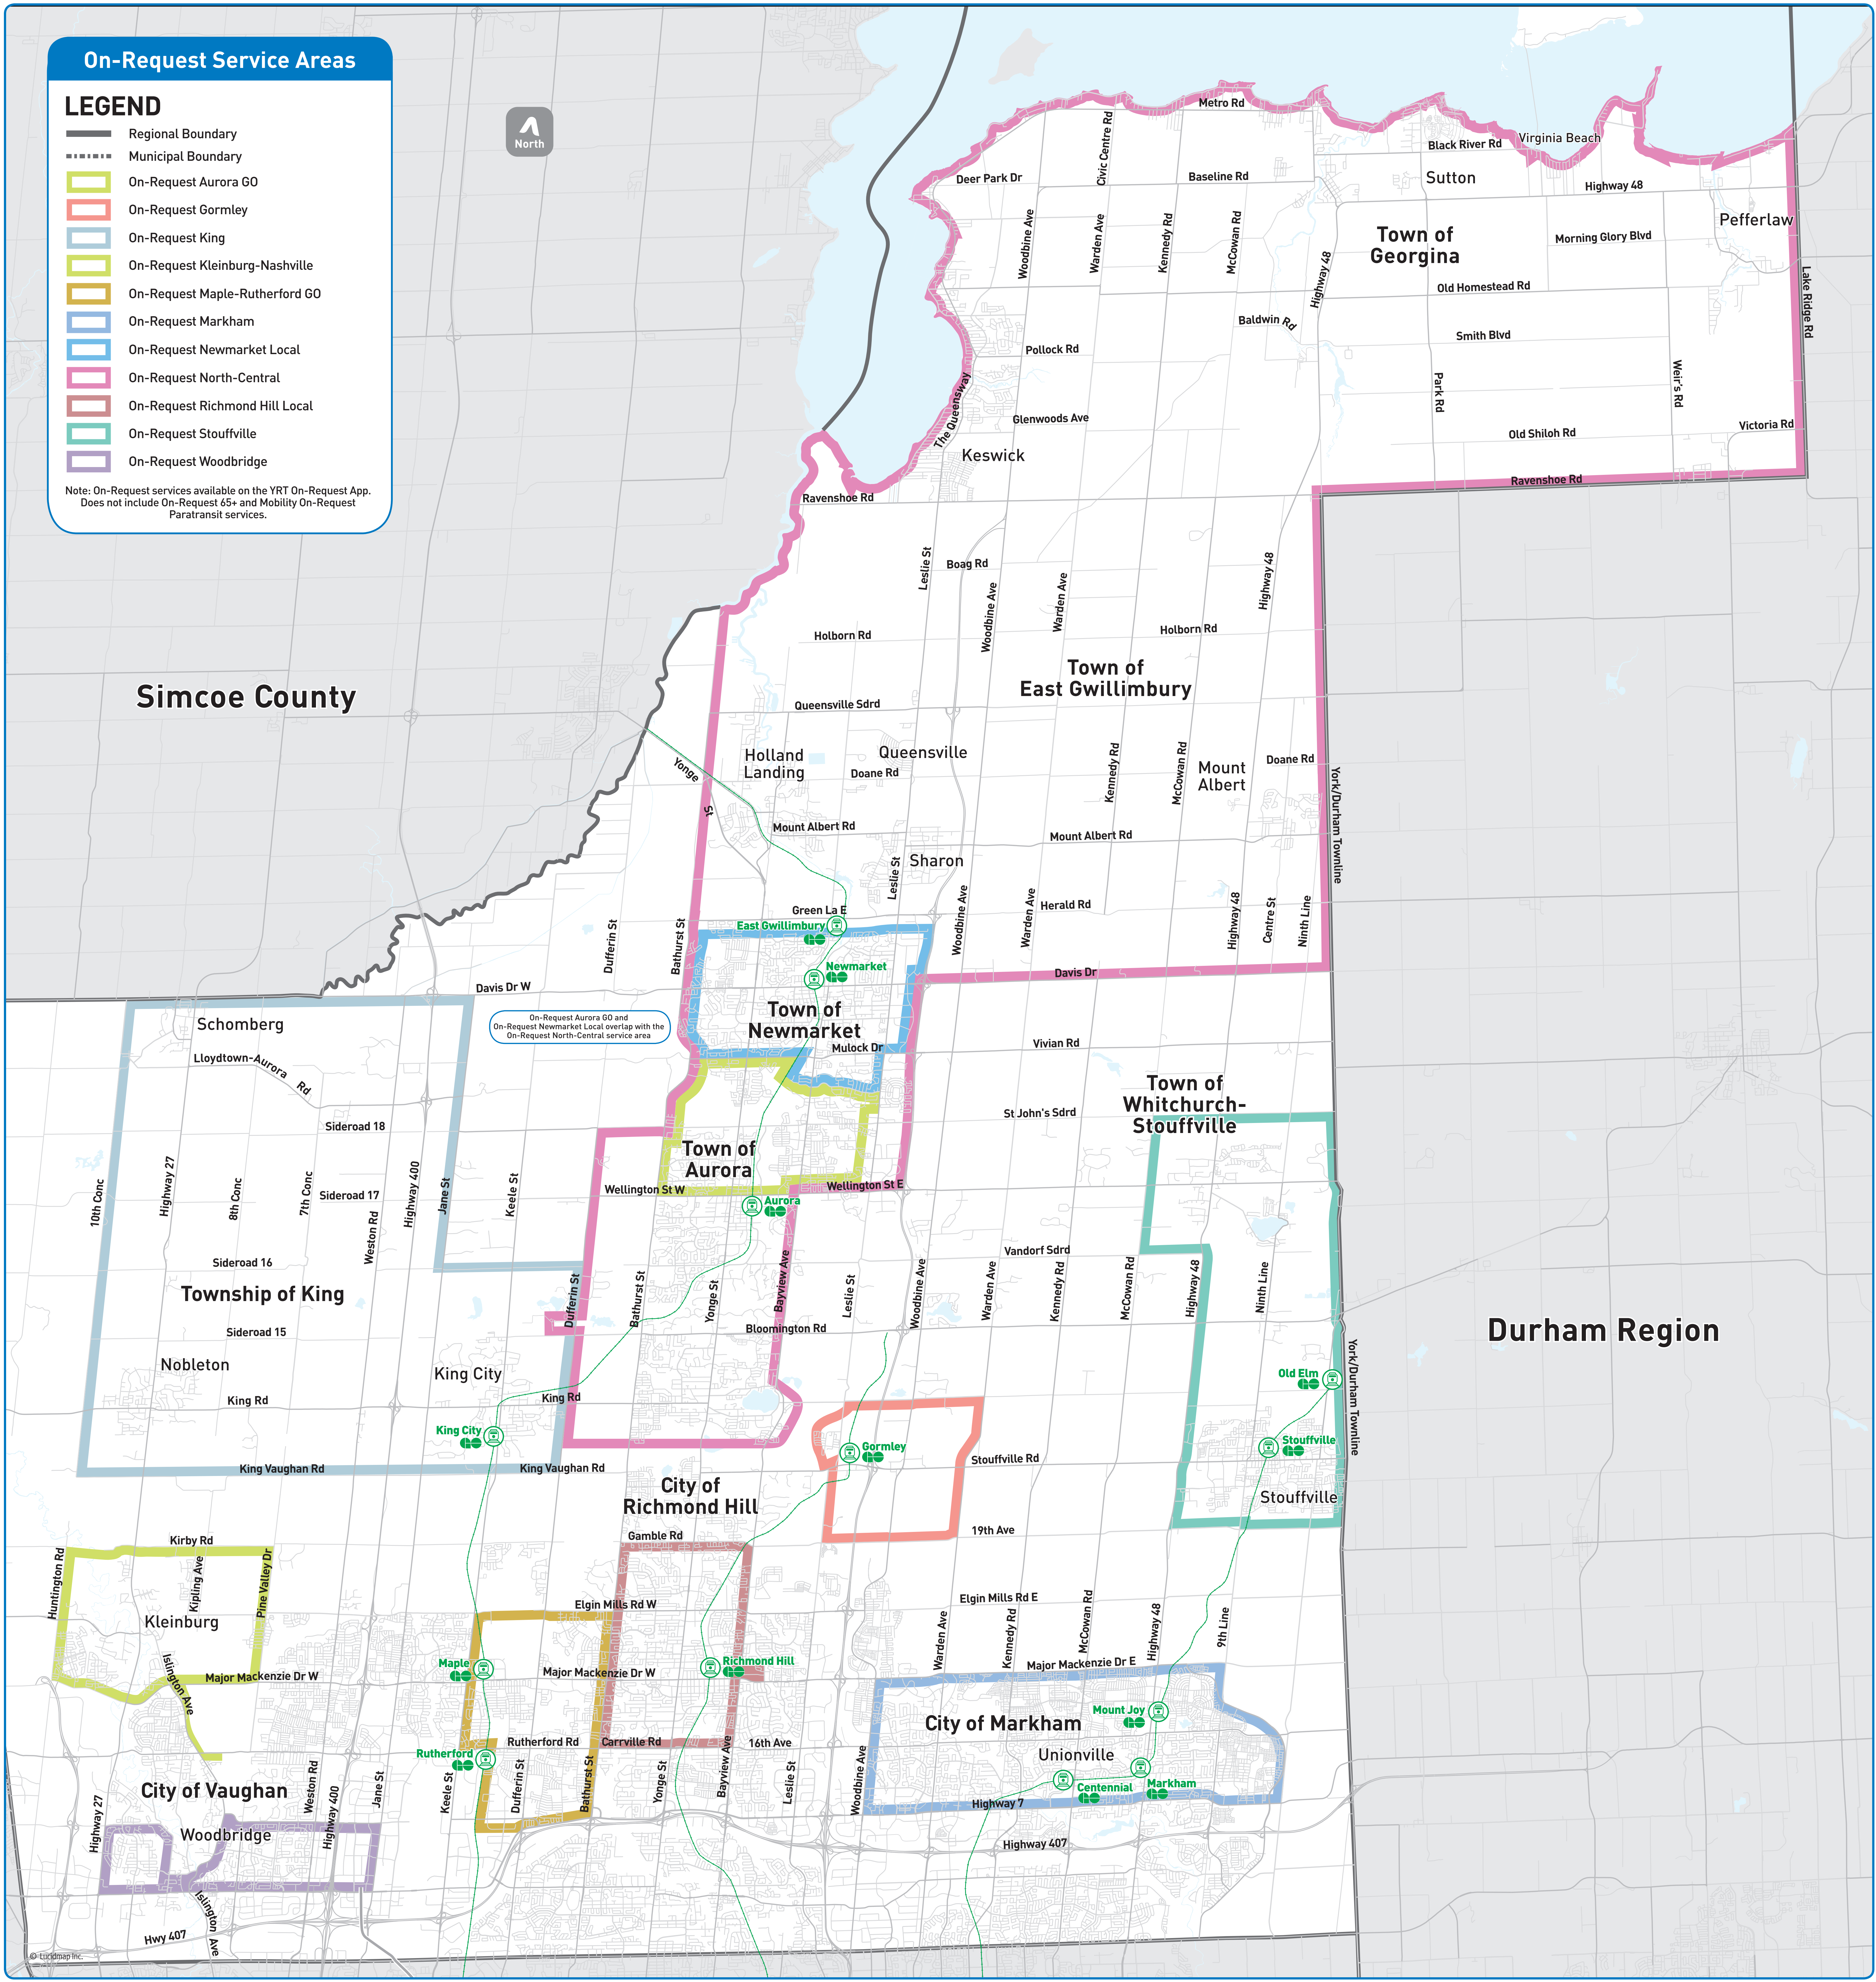

On-Request Service Areas

LEGEND

- Regional Boundary
- Municipal Boundary
- On-Request Aurora GO
- On-Request Gormley
- On-Request King
- On-Request Kleinburg-Nashville
- On-Request Maple-Rutherford GO
- On-Request Markham
- On-Request Newmarket Local
- On-Request North-Central
- On-Request Richmond Hill Local
- On-Request Stouffville
- On-Request Woodbridge

Note: On-Request services available on the YRT On-Request App. Does not include On-Request 65+ and Mobility On-Request Paratransit services.